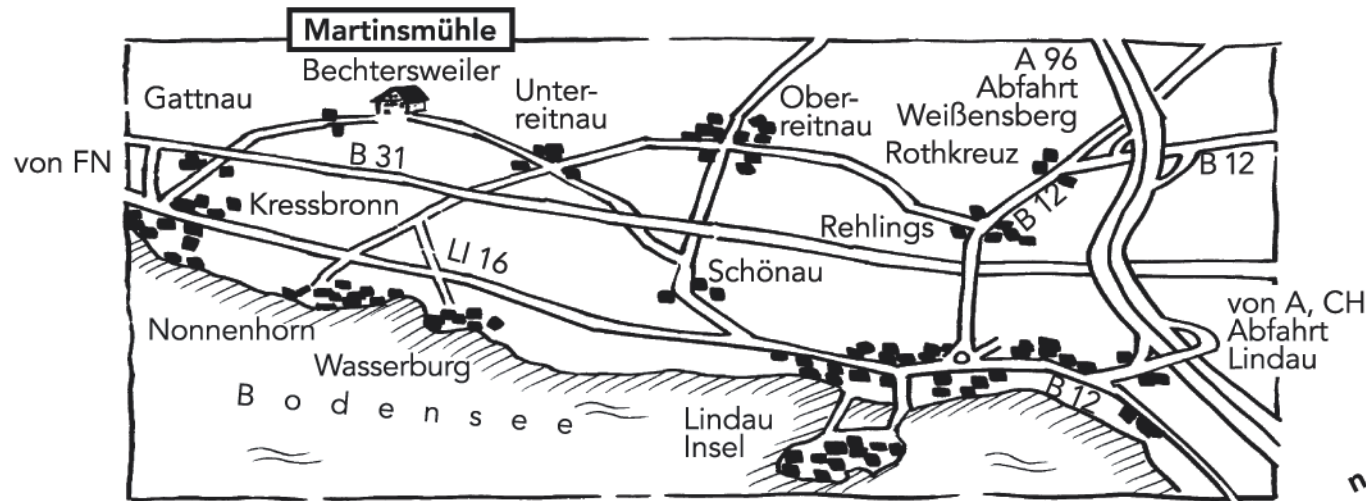

Directions

From Memmingen on the A 96, take exit Weißensberg, pass through Rothkreuz, Rehlings, Oberreitnau, Unterreitnau to Bechtersweiler.

From Friedrichshafen on the B 31, take exit Kressbronn (left at the first traffic light), in the direction of Gattnau to Bechtersweiler.

From Bregenz/Lindau on the B 12, at the Berliner Platz (traffic circle) take the exit "Krankenhaus"(LI 16), thereafter take a right in the direction of Schönau, after Schönau go left in the direction of Unterreitnau, straight towards Bechtersweiler.